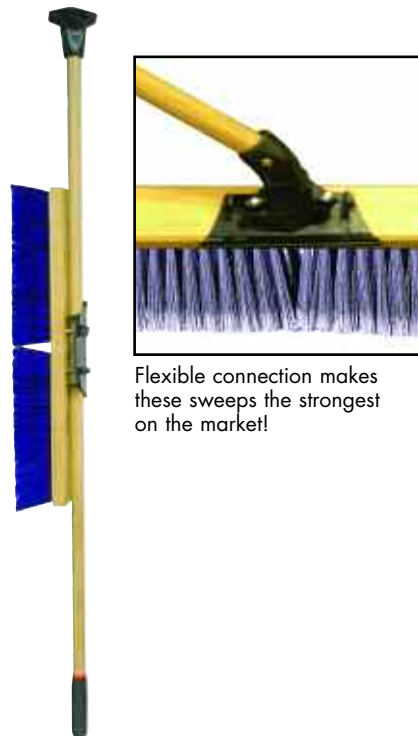

44553

Pro-Flex™ Sweep - Quick Assembly and Unbreakable!

Utilizing an advanced polymer technology, the Pro-Flex Sweep's unique handle/sweep connector flexes on impact, providing unbelievable shock absorbency... and it's unbreakable! Ideal for the most demanding applications.

Easy-to-Assemble: The quick and easy-to-assemble T-knob construction **takes less than 1 minute to assemble.** Unique hex drive bolts stay securely in place.

More Maneuverable: Without the need for a brace, the Pro-Flex Sweep is lighter, easy to maneuver and eliminates potential damage to low surface areas.

Unbreakable: The patented, flexible handle/sweep connector absorbs shock and flexes on impact while other sweeps may break.

Pro-Flex... the strongest sweep on the market and the easiest to assemble!

Flexible connection makes these sweeps the strongest on the market!